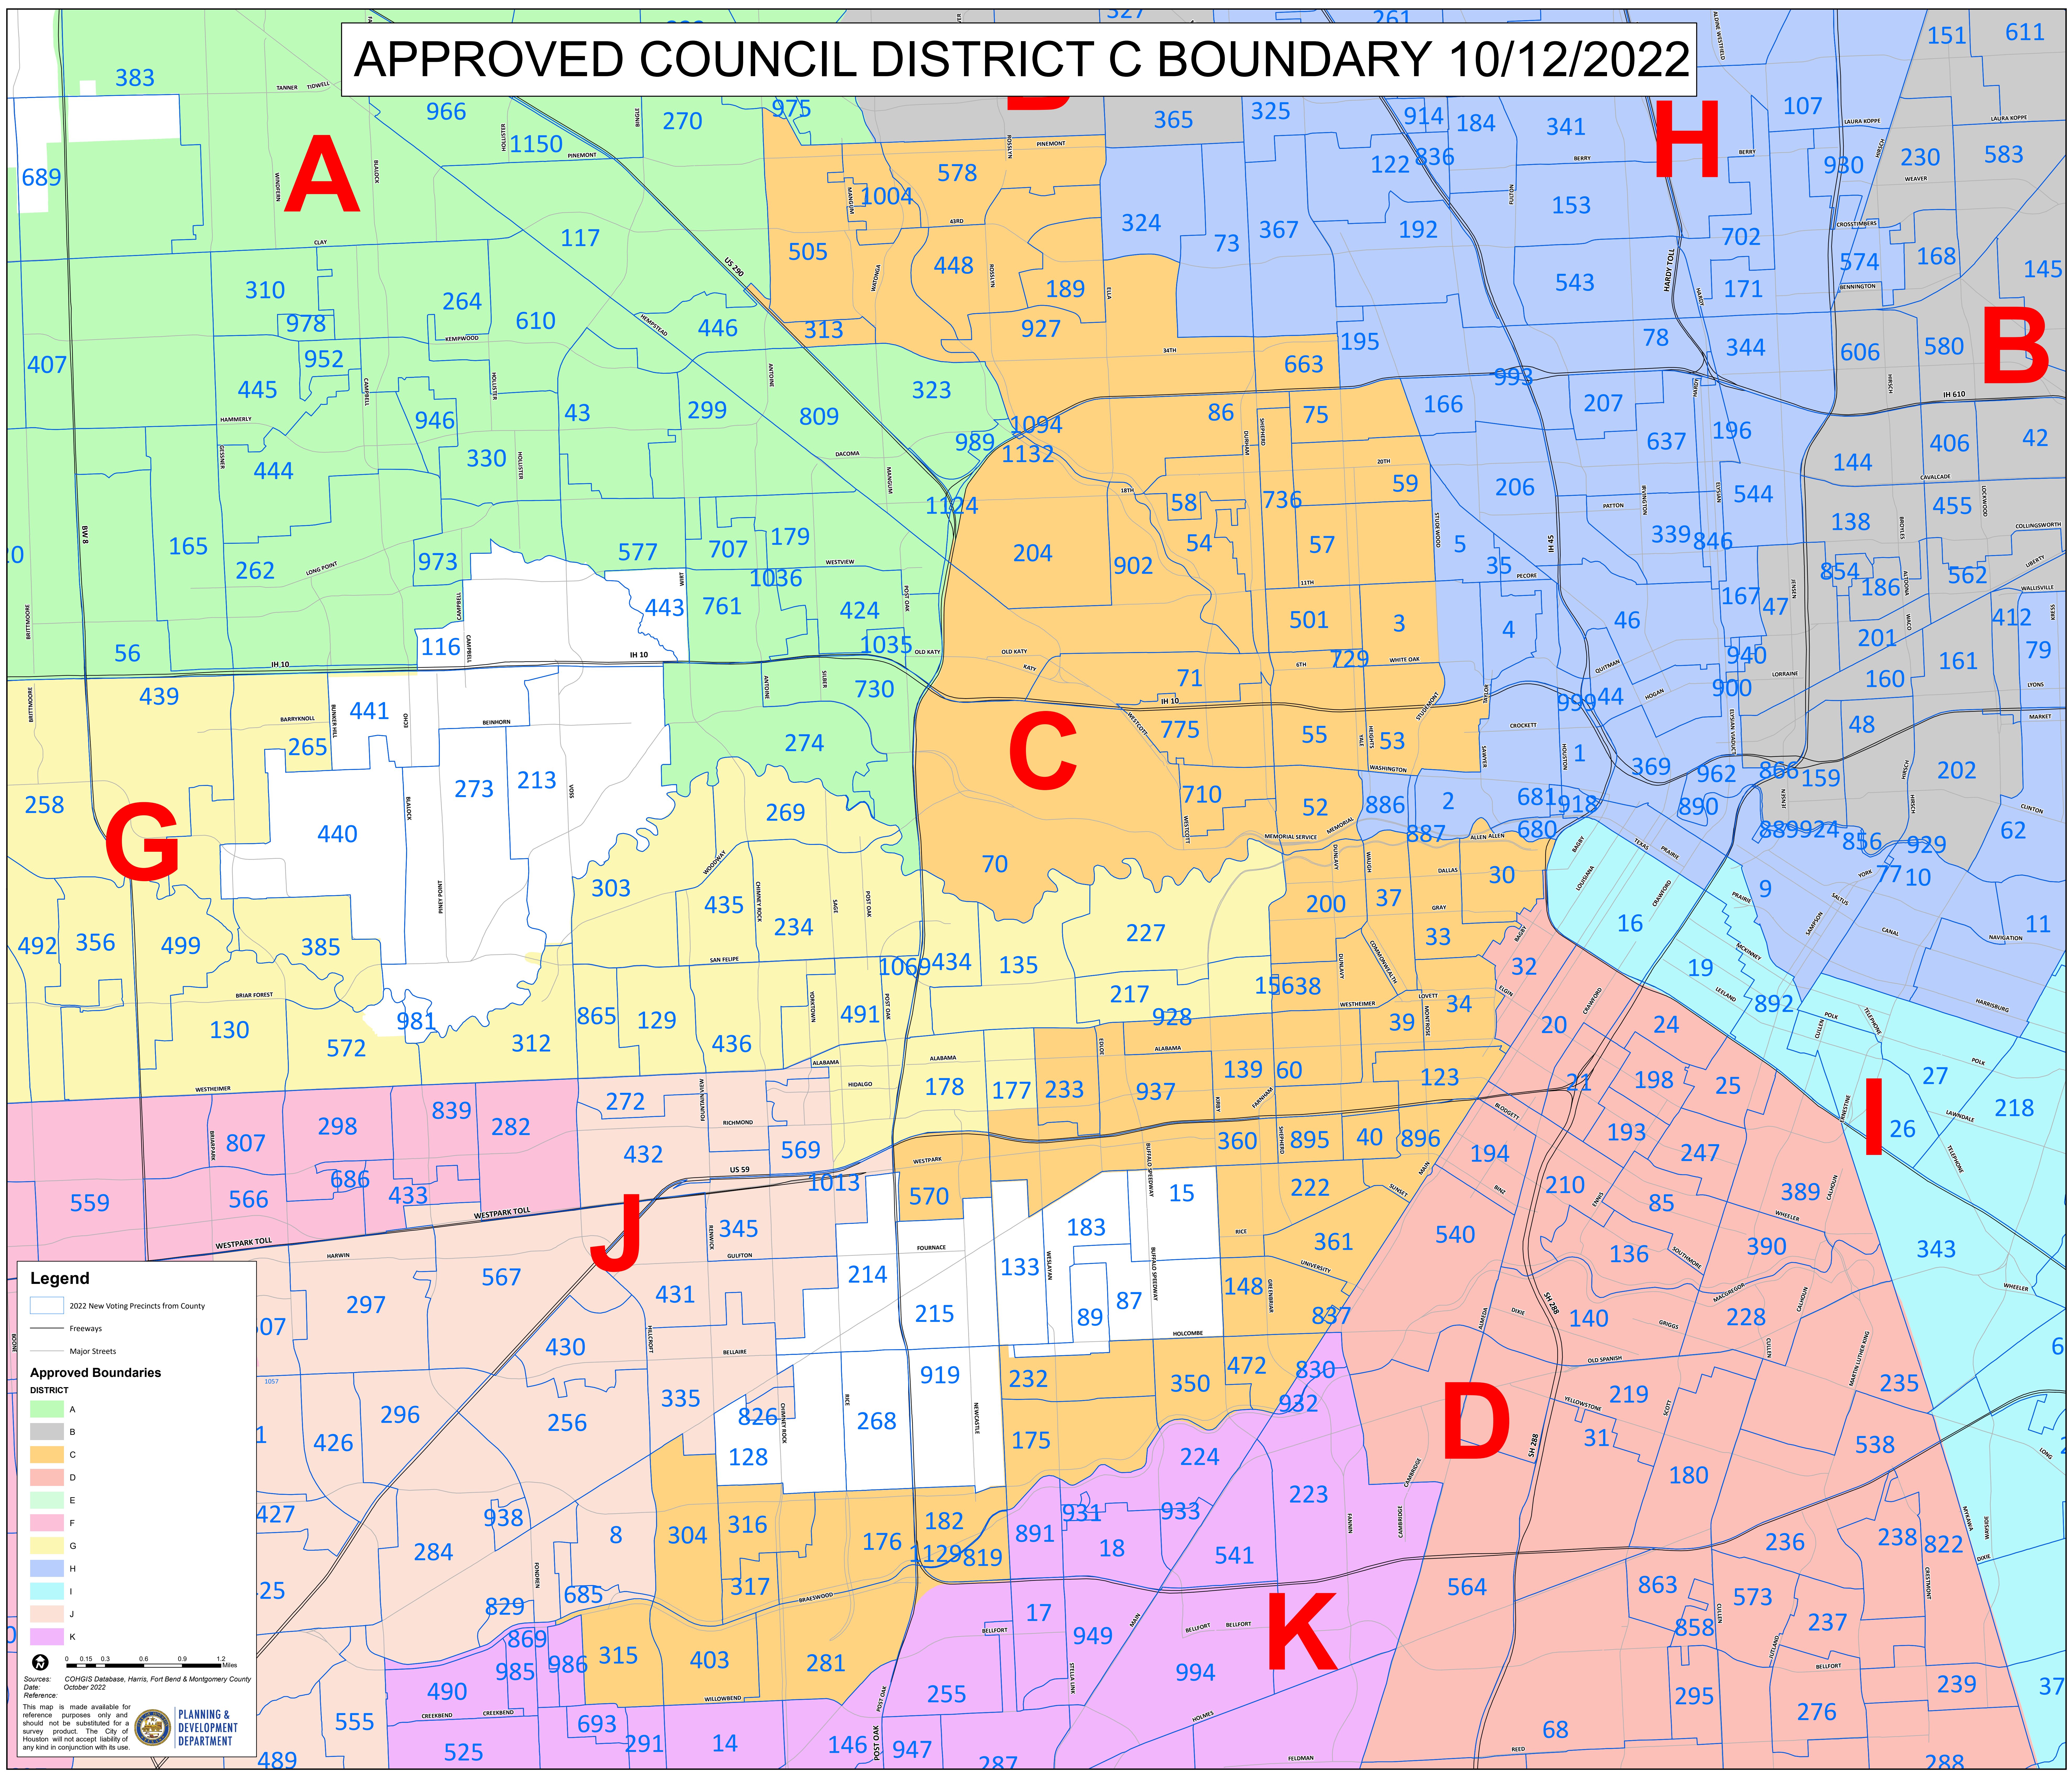

APPROVED COUNCIL DISTRICT C BOUNDARY 10/12/2022

Legend

- 2022 New Voting Precincts from County
- Freeways
- Major Streets

Approved Boundaries

DISTRICT

- A
- B
- C
- D
- E
- F
- G
- H
- I
- J
- K

0 0.15 0.3 0.6 0.9 1.2 Miles

Sources: COHGIS Database, Harris, Fort Bend & Montgomery County
Date: October 2022

This map is made available for reference purposes only and should not be substituted for a survey product. The City of Houston will not accept liability of any kind in conjunction with its use.